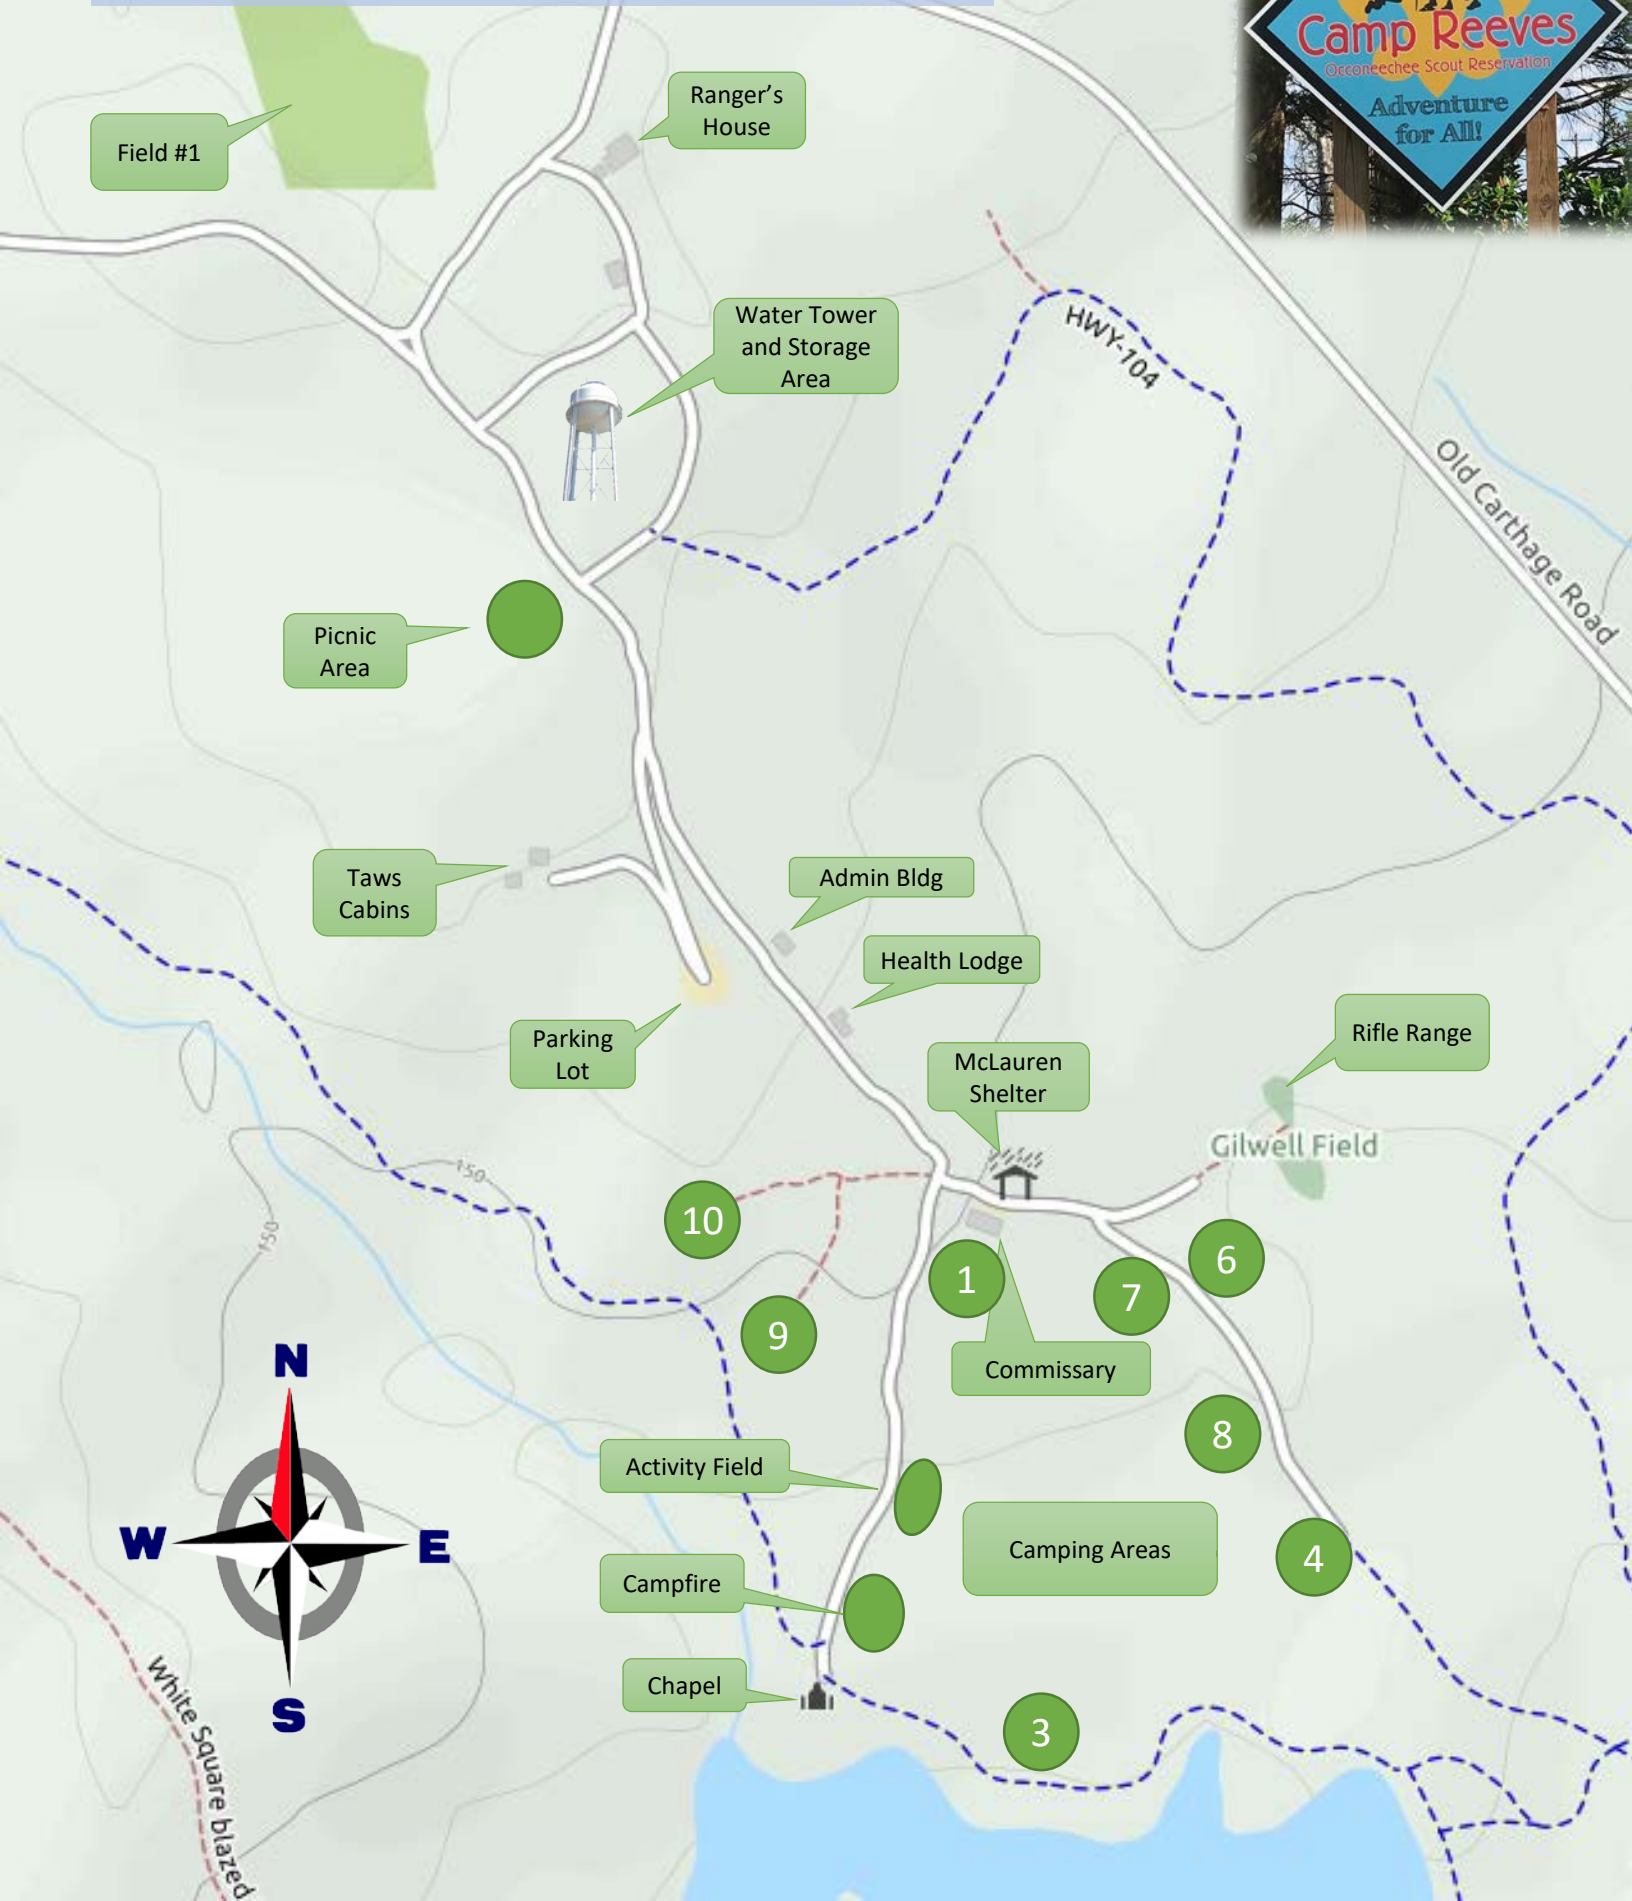

Occoneechee Scout Reservation

Camp Reeves - Carthage, NC

Field 1

Field 2

Field 3

Field 4

Ranger's House

Buildings

Page 2 Detail

Camping

Occoneetchee Scout Reservation

Camp Reeves - Carthage, NC

Field #1

Ranger's House

Water Tower and Storage Area

Picnic Area

Taws Cabins

Parking Lot

Admin Bldg

Health Lodge

McLauren Shelter

Rifle Range

Gilwell Field

10

4

Campfire

Chapel

3

White Square Plazead