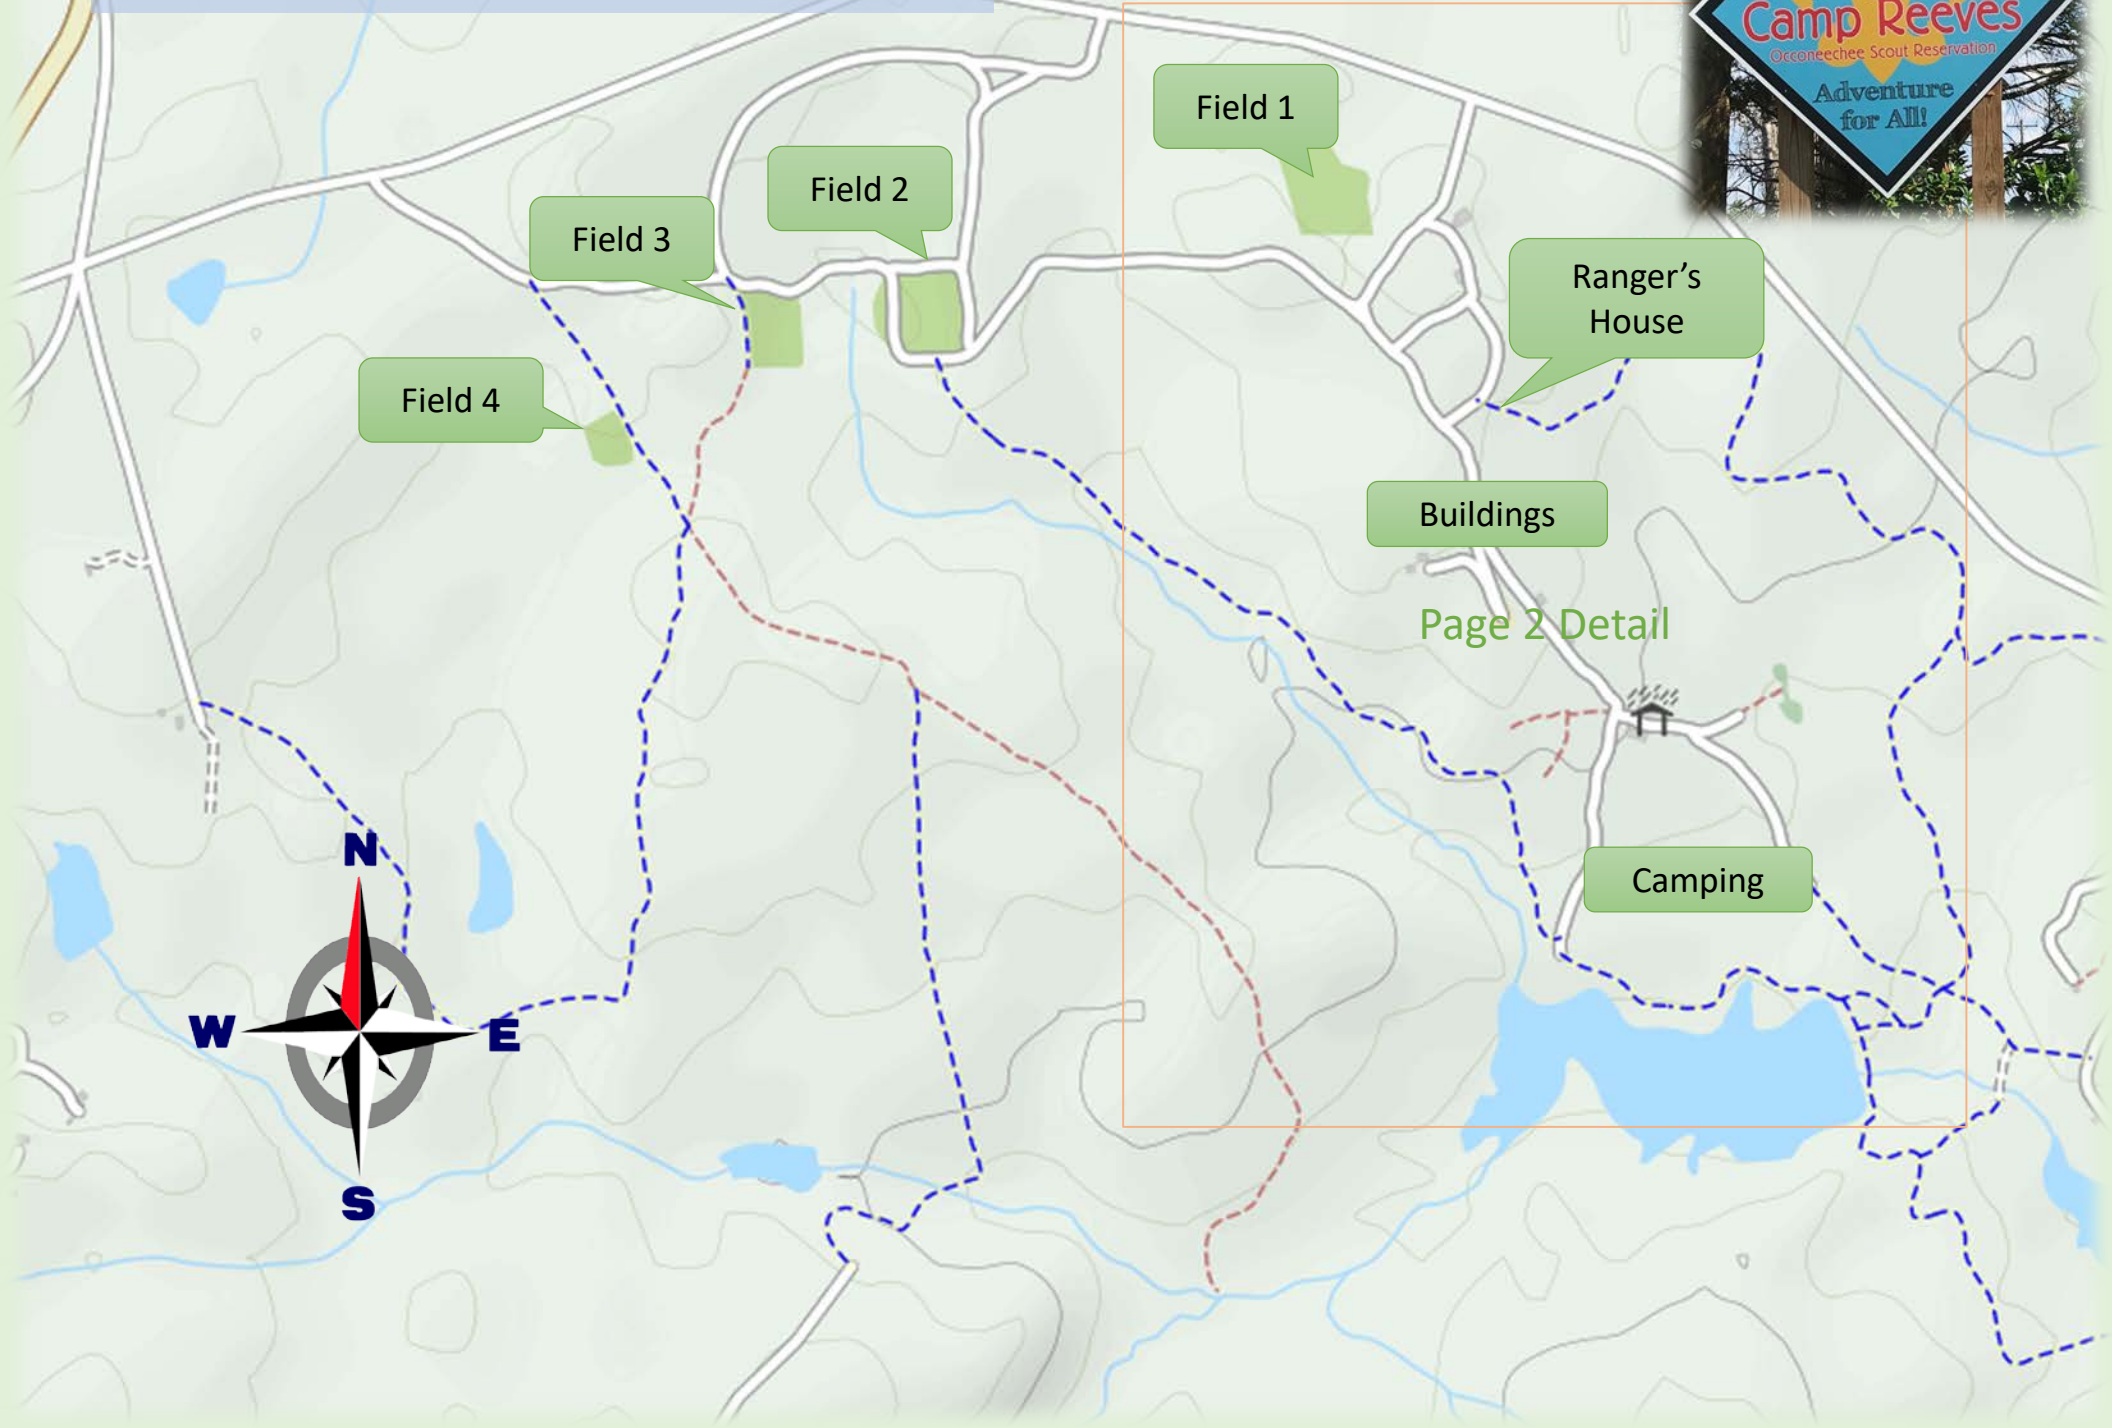

Occoneechee Scout Reservation

Camp Reeves - Carthage, NC

Field 1

Field 2

Field 3

Field 4

Ranger's House

Buildings

Page 2 Detail

Camping

Occoneetchee Scout Reservation

Camp Reeves - Carthage, NC

Field #1

Ranger's House

Water Tower and Storage Area

Picnic Area

Taws Cabins

Parking Lot

Admin Bldg

Health Lodge

McLauren Shelter

Rifle Range

Gilwell Field

10

4

Campfire

Chapel

3

White Square Plazead